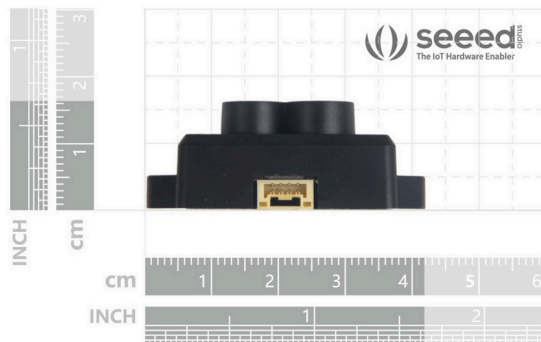

Heart Rate sensor

Heartbeat / pulse

Muscle sensor

Muscle movement

9 degrees of freedom (9dof)

Lidar (Light Detection and Ranging)

DC / AC motor

Movement/rotation