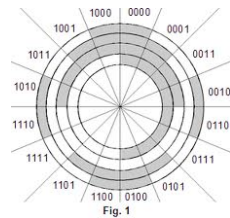

Flex Sensor

Bending

NTC / PTC
(Negative /Positive temp coefficient)

Temperature

LDR (Light depended resistor)

Light

Graycode sensor

Rotation/position